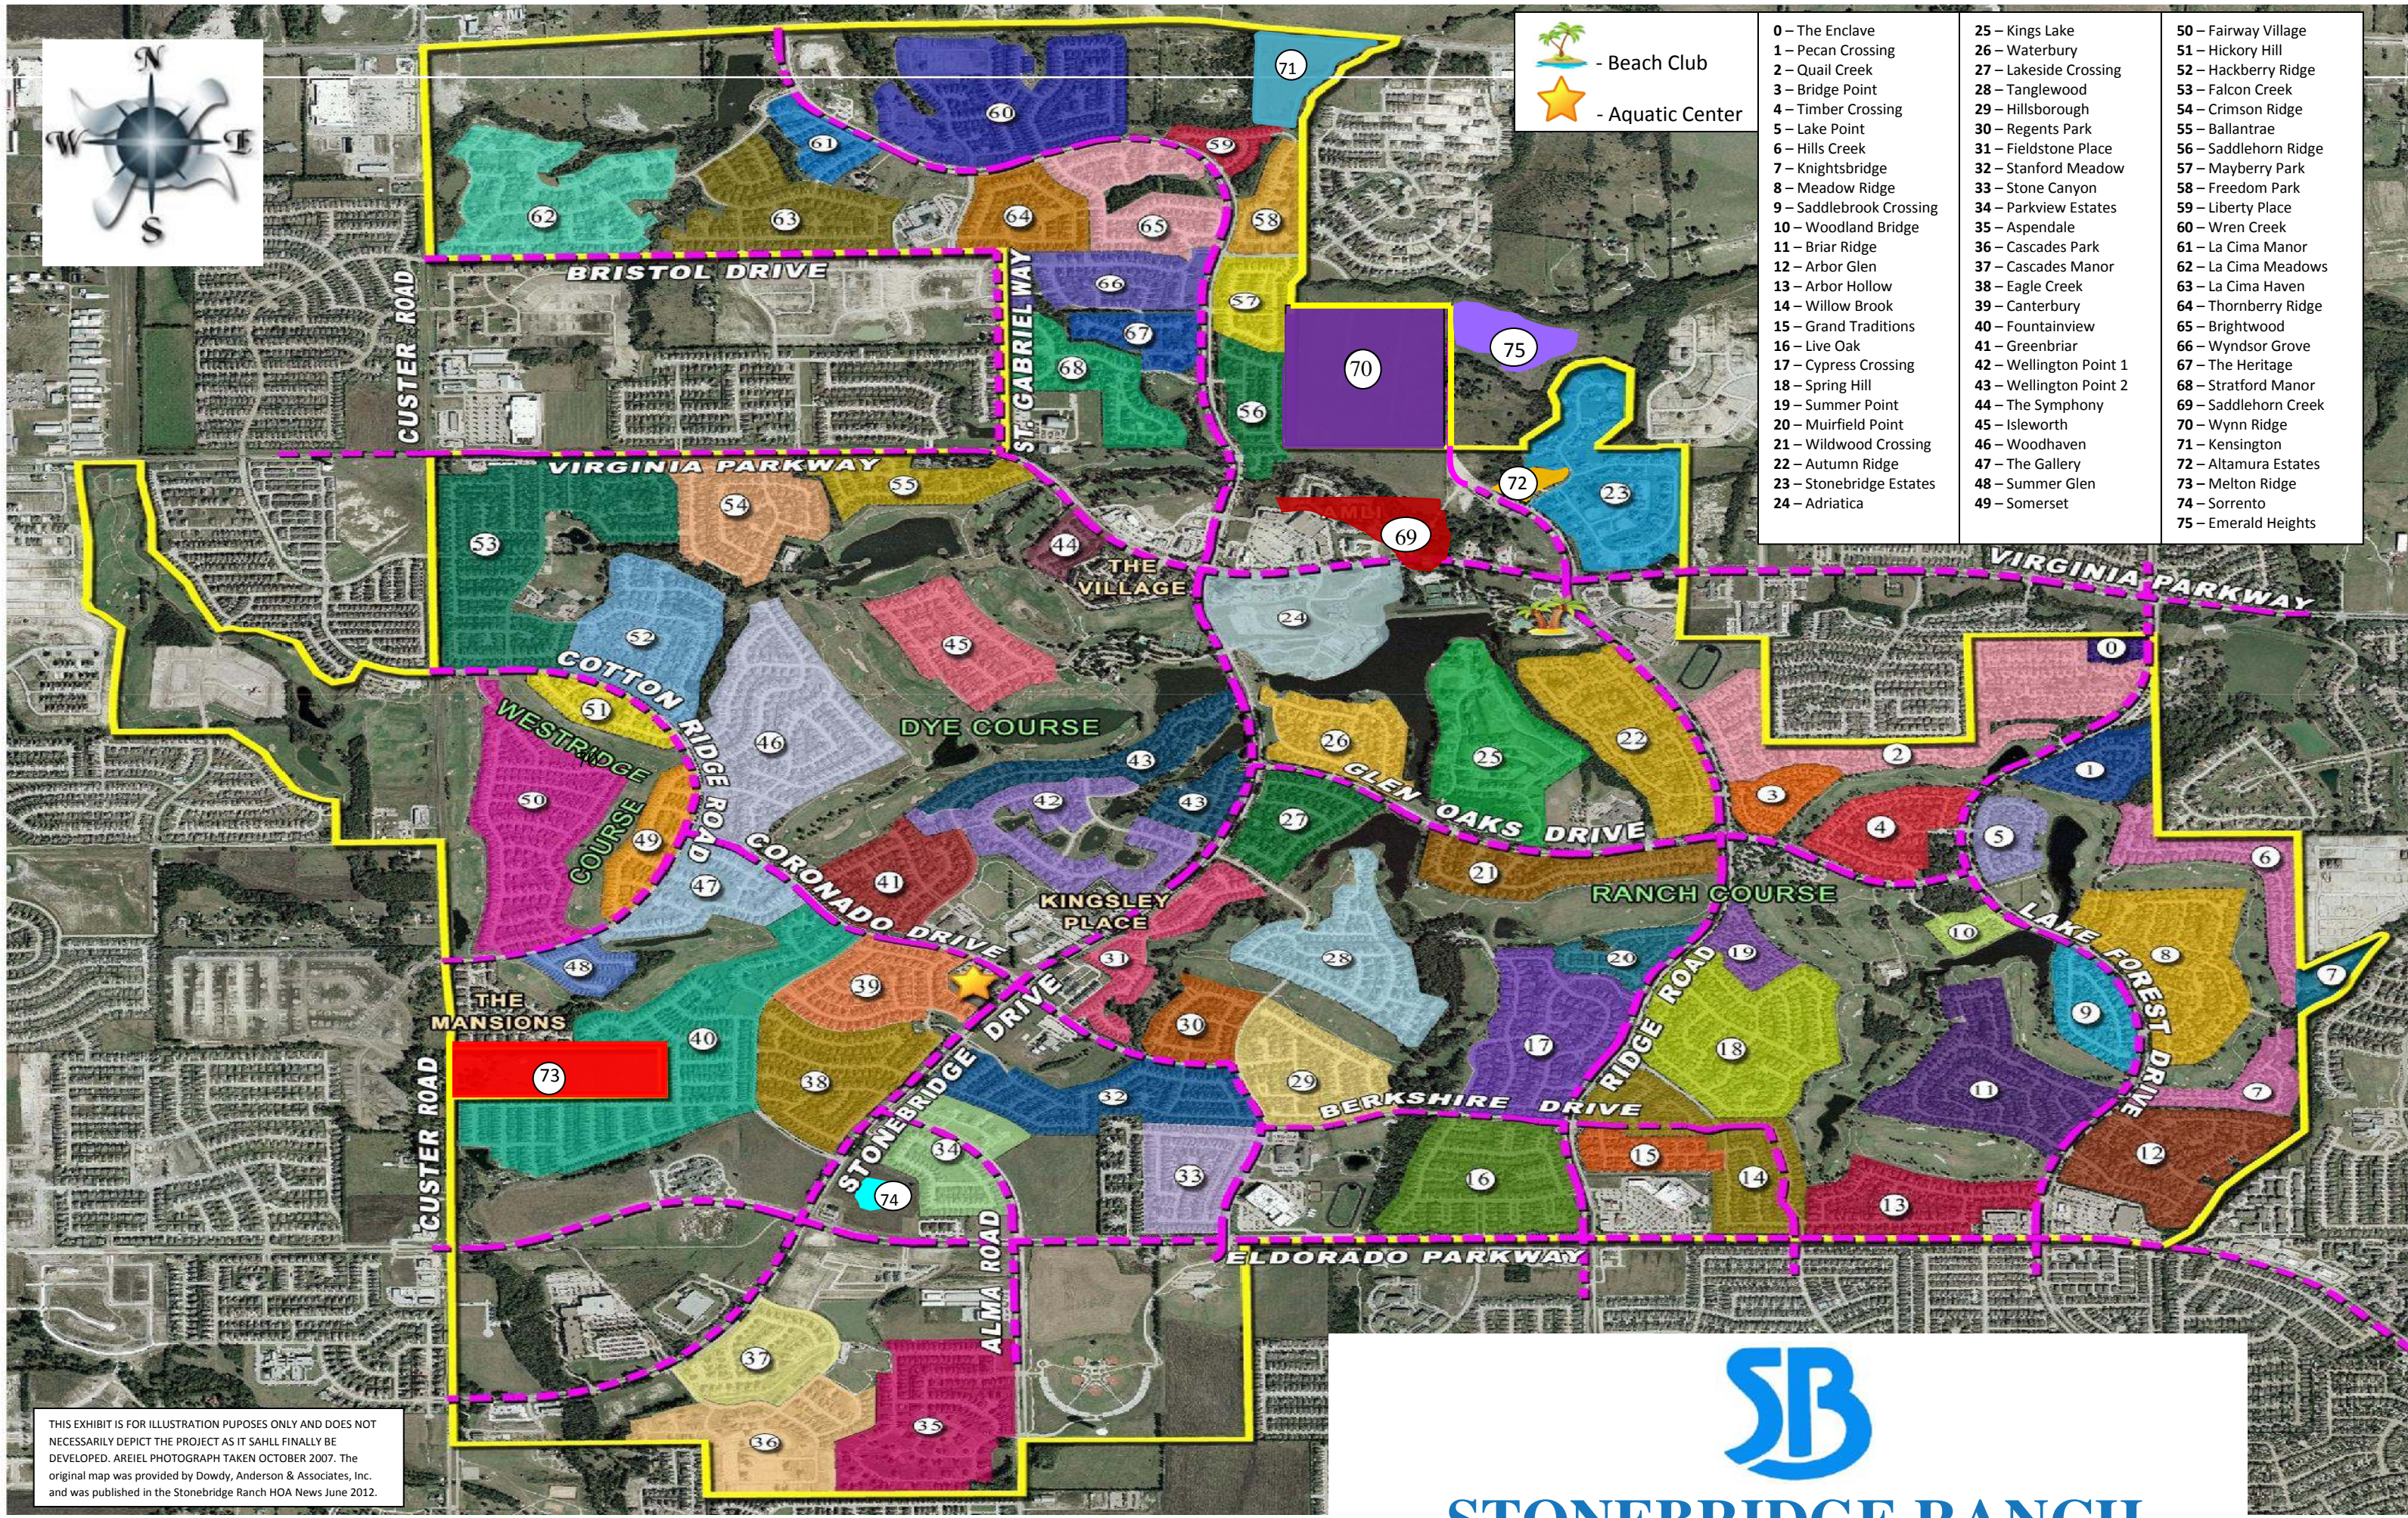

- | | | |
|--------------------------|-------------------------|-----------------------|
| 0 – The Enclave | 25 – Kings Lake | 50 – Fairway Village |
| 1 – Pecan Crossing | 26 – Waterbury | 51 – Hickory Hill |
| 2 – Quail Creek | 27 – Lakeside Crossing | 52 – Hackberry Ridge |
| 3 – Bridge Point | 28 – Tanglewood | 53 – Falcon Creek |
| 4 – Timber Crossing | 29 – Hillsborough | 54 – Crimson Ridge |
| 5 – Lake Point | 30 – Regents Park | 55 – Ballantrae |
| 6 – Hills Creek | 31 – Fieldstone Place | 56 – Saddlehorn Ridge |
| 7 – Knightsbridge | 32 – Stanford Meadow | 57 – Mayberry Park |
| 8 – Meadow Ridge | 33 – Stone Canyon | 58 – Freedom Park |
| 9 – Saddlebrook Crossing | 34 – Parkview Estates | 59 – Liberty Place |
| 10 – Woodland Bridge | 35 – Aspendale | 60 – Wren Creek |
| 11 – Briar Ridge | 36 – Cascades Park | 61 – La Cima Manor |
| 12 – Arbor Glen | 37 – Cascades Manor | 62 – La Cima Meadows |
| 13 – Arbor Hollow | 38 – Eagle Creek | 63 – La Cima Haven |
| 14 – Willow Brook | 39 – Canterbury | 64 – Thornberry Ridge |
| 15 – Grand Traditions | 40 – Fountainview | 65 – Brightwood |
| 16 – Live Oak | 41 – Greenbriar | 66 – Wyndor Grove |
| 17 – Cypress Crossing | 42 – Wellington Point 1 | 67 – The Heritage |
| 18 – Spring Hill | 43 – Wellington Point 2 | 68 – Stratford Manor |
| 19 – Summer Point | 44 – The Symphony | 69 – Saddlehorn Creek |
| 20 – Muirfield Point | 45 – Isleworth | 70 – Wynn Ridge |
| 21 – Wildwood Crossing | 46 – Woodhaven | 71 – Kensington |
| 22 – Autumn Ridge | 47 – The Gallery | 72 – Altamura Estates |
| 23 – Stonebridge Estates | 48 – Summer Glen | 73 – Melton Ridge |
| 24 – Adriatica | 49 – Somerset | 74 – Sorrento |
| | | 75 – Emerald Heights |

THIS EXHIBIT IS FOR ILLUSTRATION PURPOSES ONLY AND DOES NOT NECESSARILY DEPICT THE PROJECT AS IT SAHLL FINALLY BE DEVELOPED. AREIEL PHOTOGRAPH TAKEN OCTOBER 2007. The original map was provided by Dowdy, Anderson & Associates, Inc. and was published in the Stonebridge Ranch HOA News June 2012.